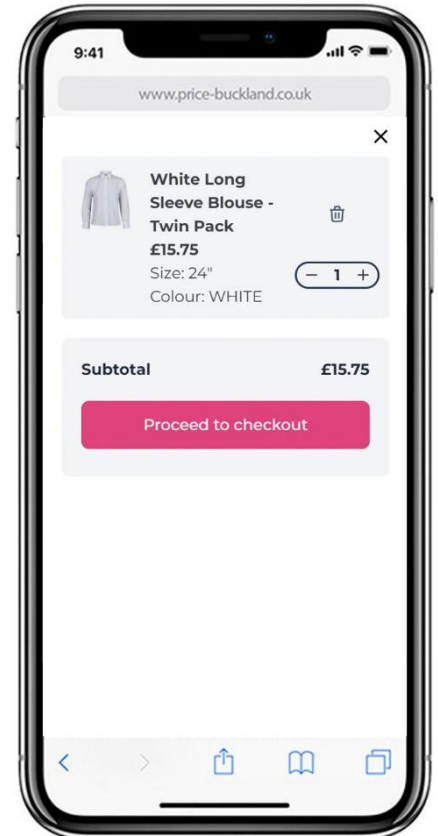

## Ely College Uniform

Scan Me!

[www.price-buckland.co.uk](http://www.price-buckland.co.uk)